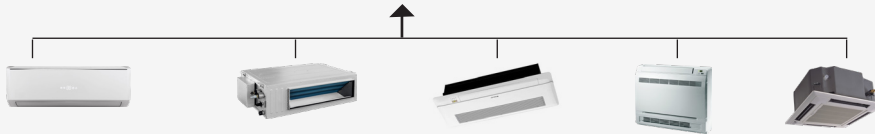

BOREAL

R32 MINI-SPLIT LINE UP

brisa R32

- UP TO 20.5 SEER2
- 9K - 36K*
- Cooling Range: 0°F - 118°F
- Heating Range: -13°F - 75°F
- 115 Volt option in 9k & 12k

kula R32

- UP TO 26.0 SEER2
- 9K - 24K
- Cooling Range: -20°F - 122°F
- Heating Range: -22°F - 86°F

MULTI
ZONE+ R32

COMING SOON

- UP TO 21.0 SEER2
- 18K - 42K
- Cooling Range: -22°F - 118°F
- Heating Range: -22°F - 75°F

NEW R32 SINGLE ZONE ALL MATCH

*Brisa All Match options only in 30k & 36k models.

A2L Refrigerant Change

BOREAL WILL BE READY...

2024

July 1

R-32 Single & Multi-Zone Mini-Splits, EnerMaxx ready to order .

2024

July 31

Deadline to order R-410A product in containers (final, optimized P.O.)

2024